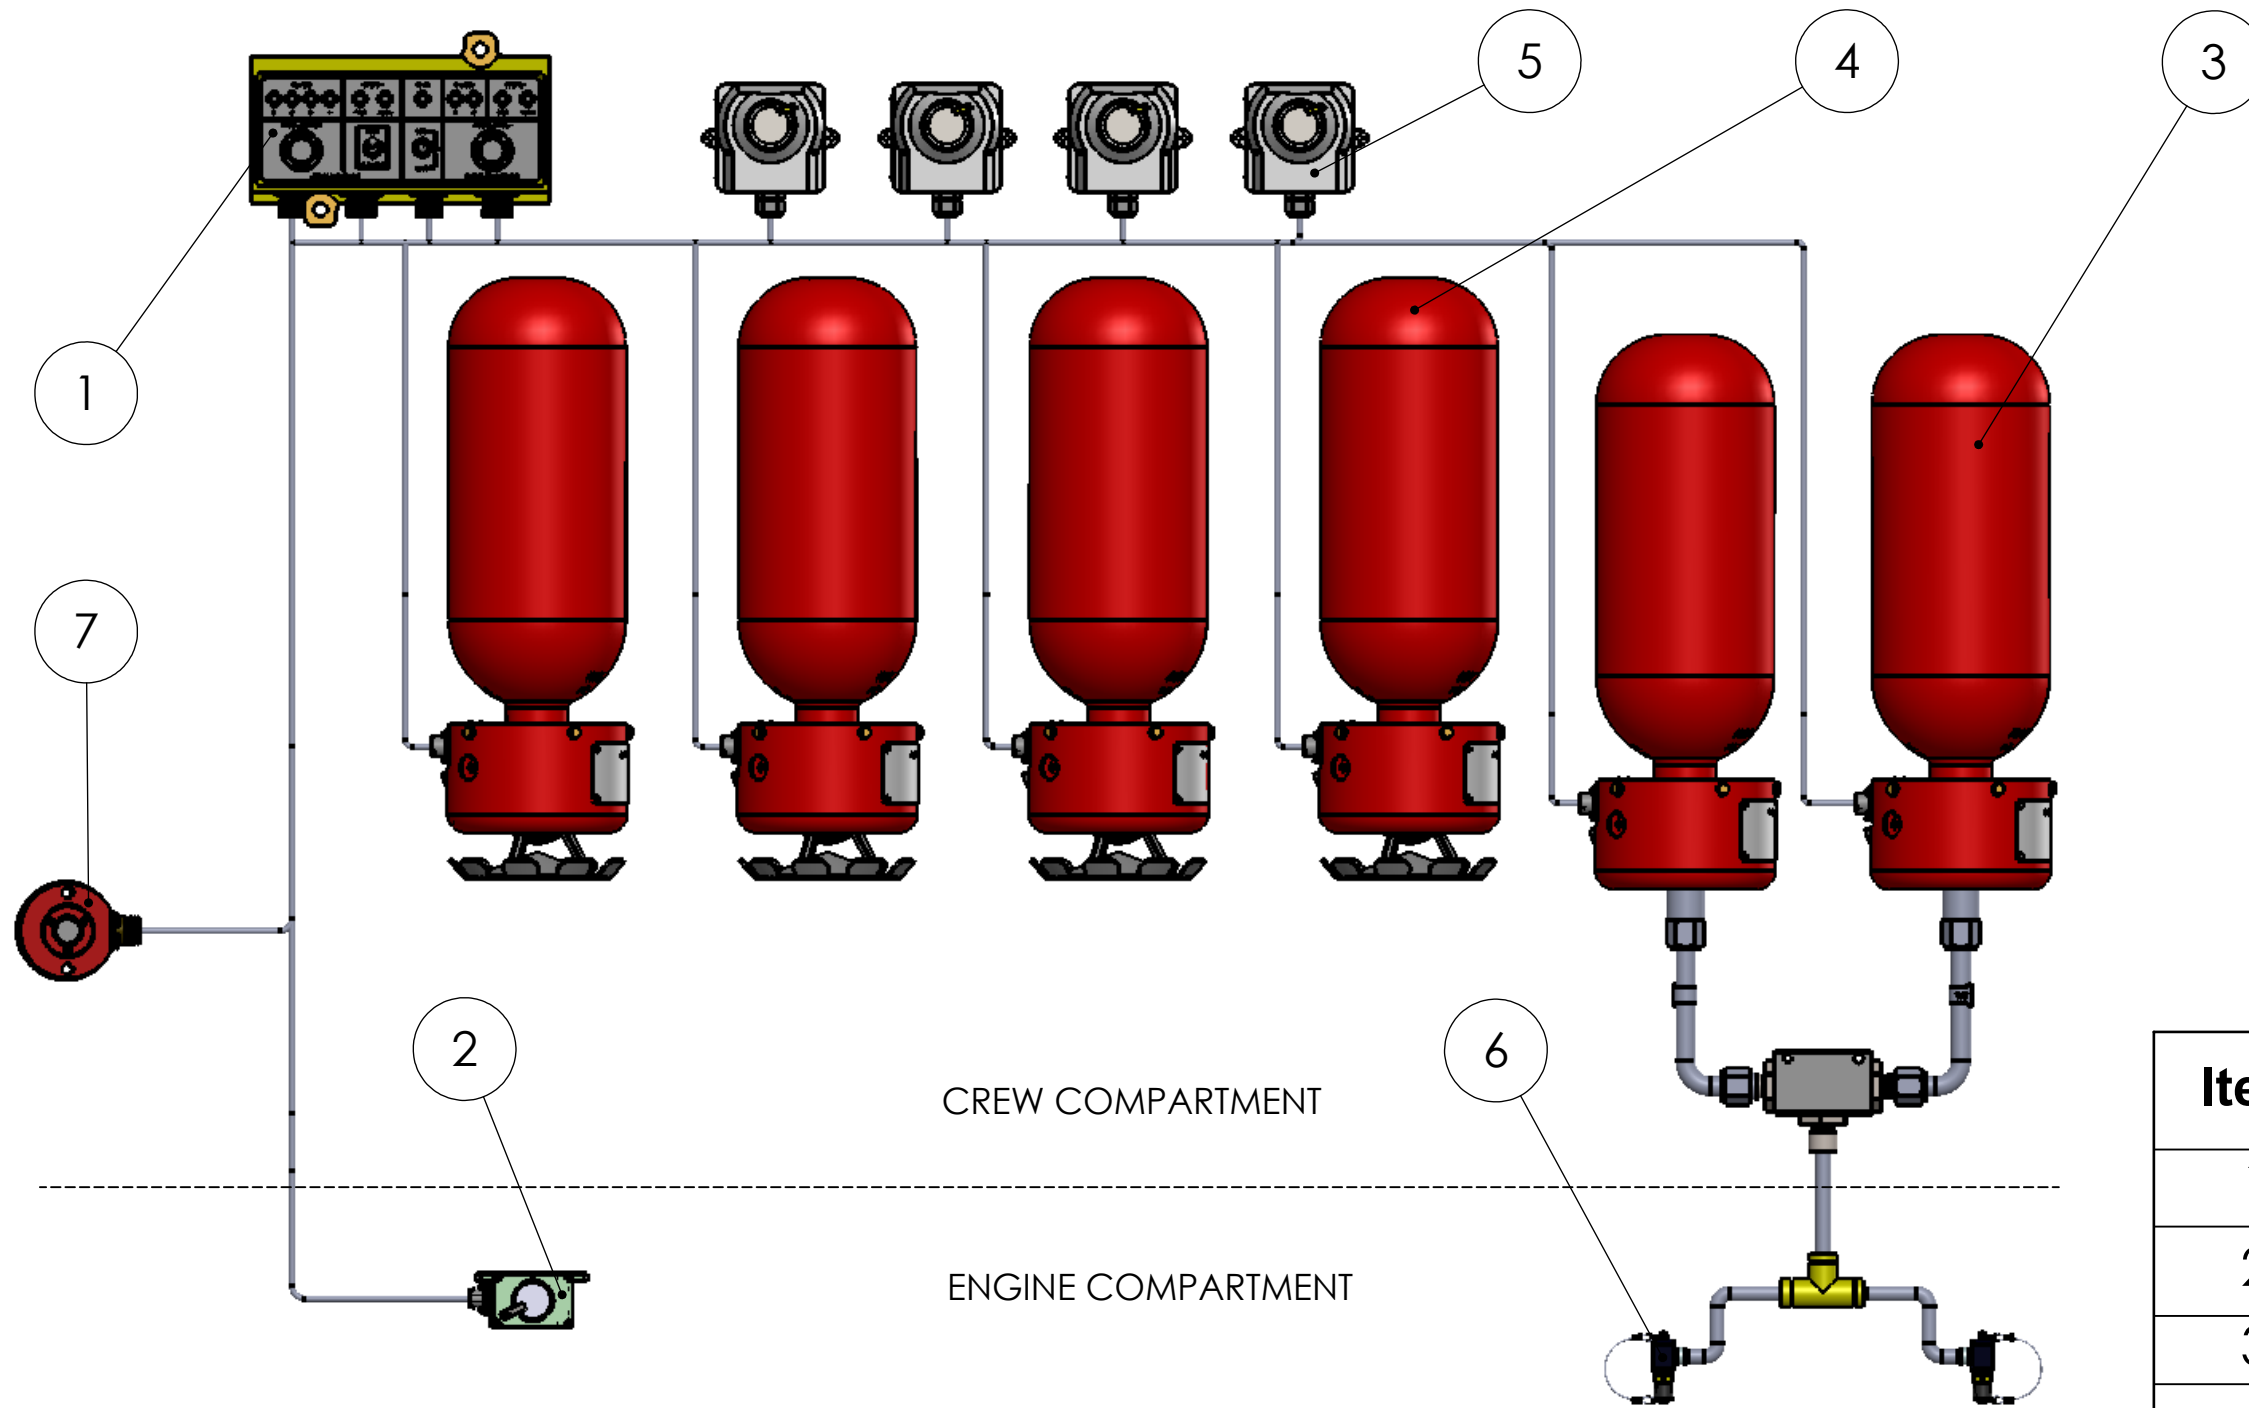

Combined Double Shot Combat System

Item	Description
1	Multy Control Box
2	IR3 Optical Detector
3	Engine Extinguisher
4	Crew Extinguisher
5	UV/IR Optical Detector
6	Nozzle
7	Emergency Switch (option)