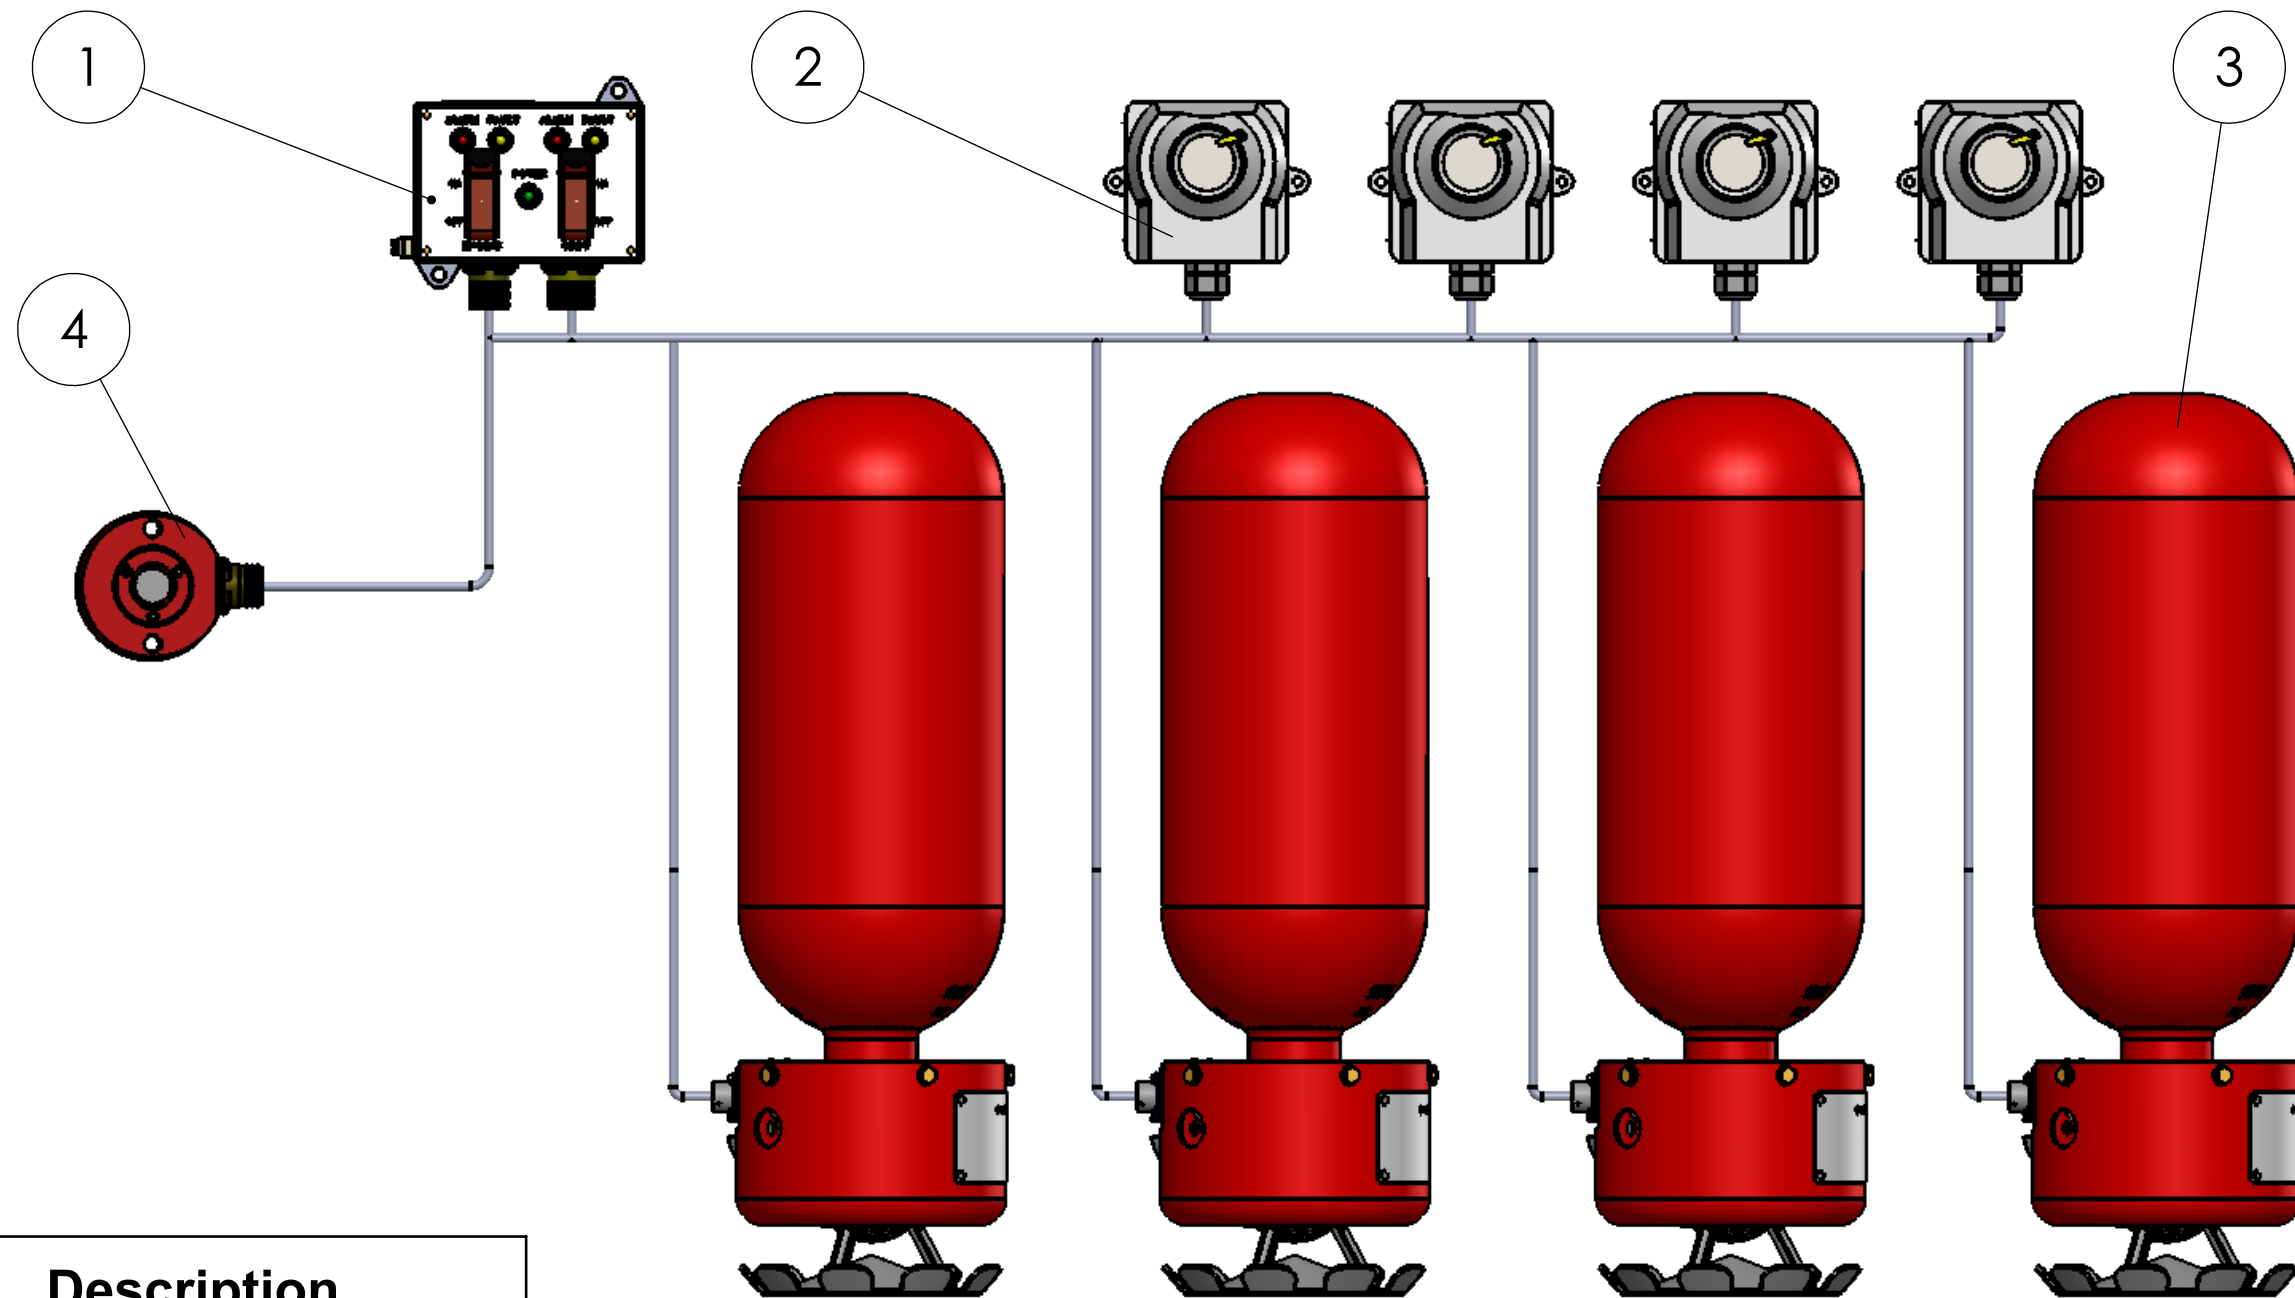

Crew Double Shot Combat System

Item	Description
1	Control Box
2	UV/IR Optical Detector
3	Extinguisher
4	Emergency Switch (option)