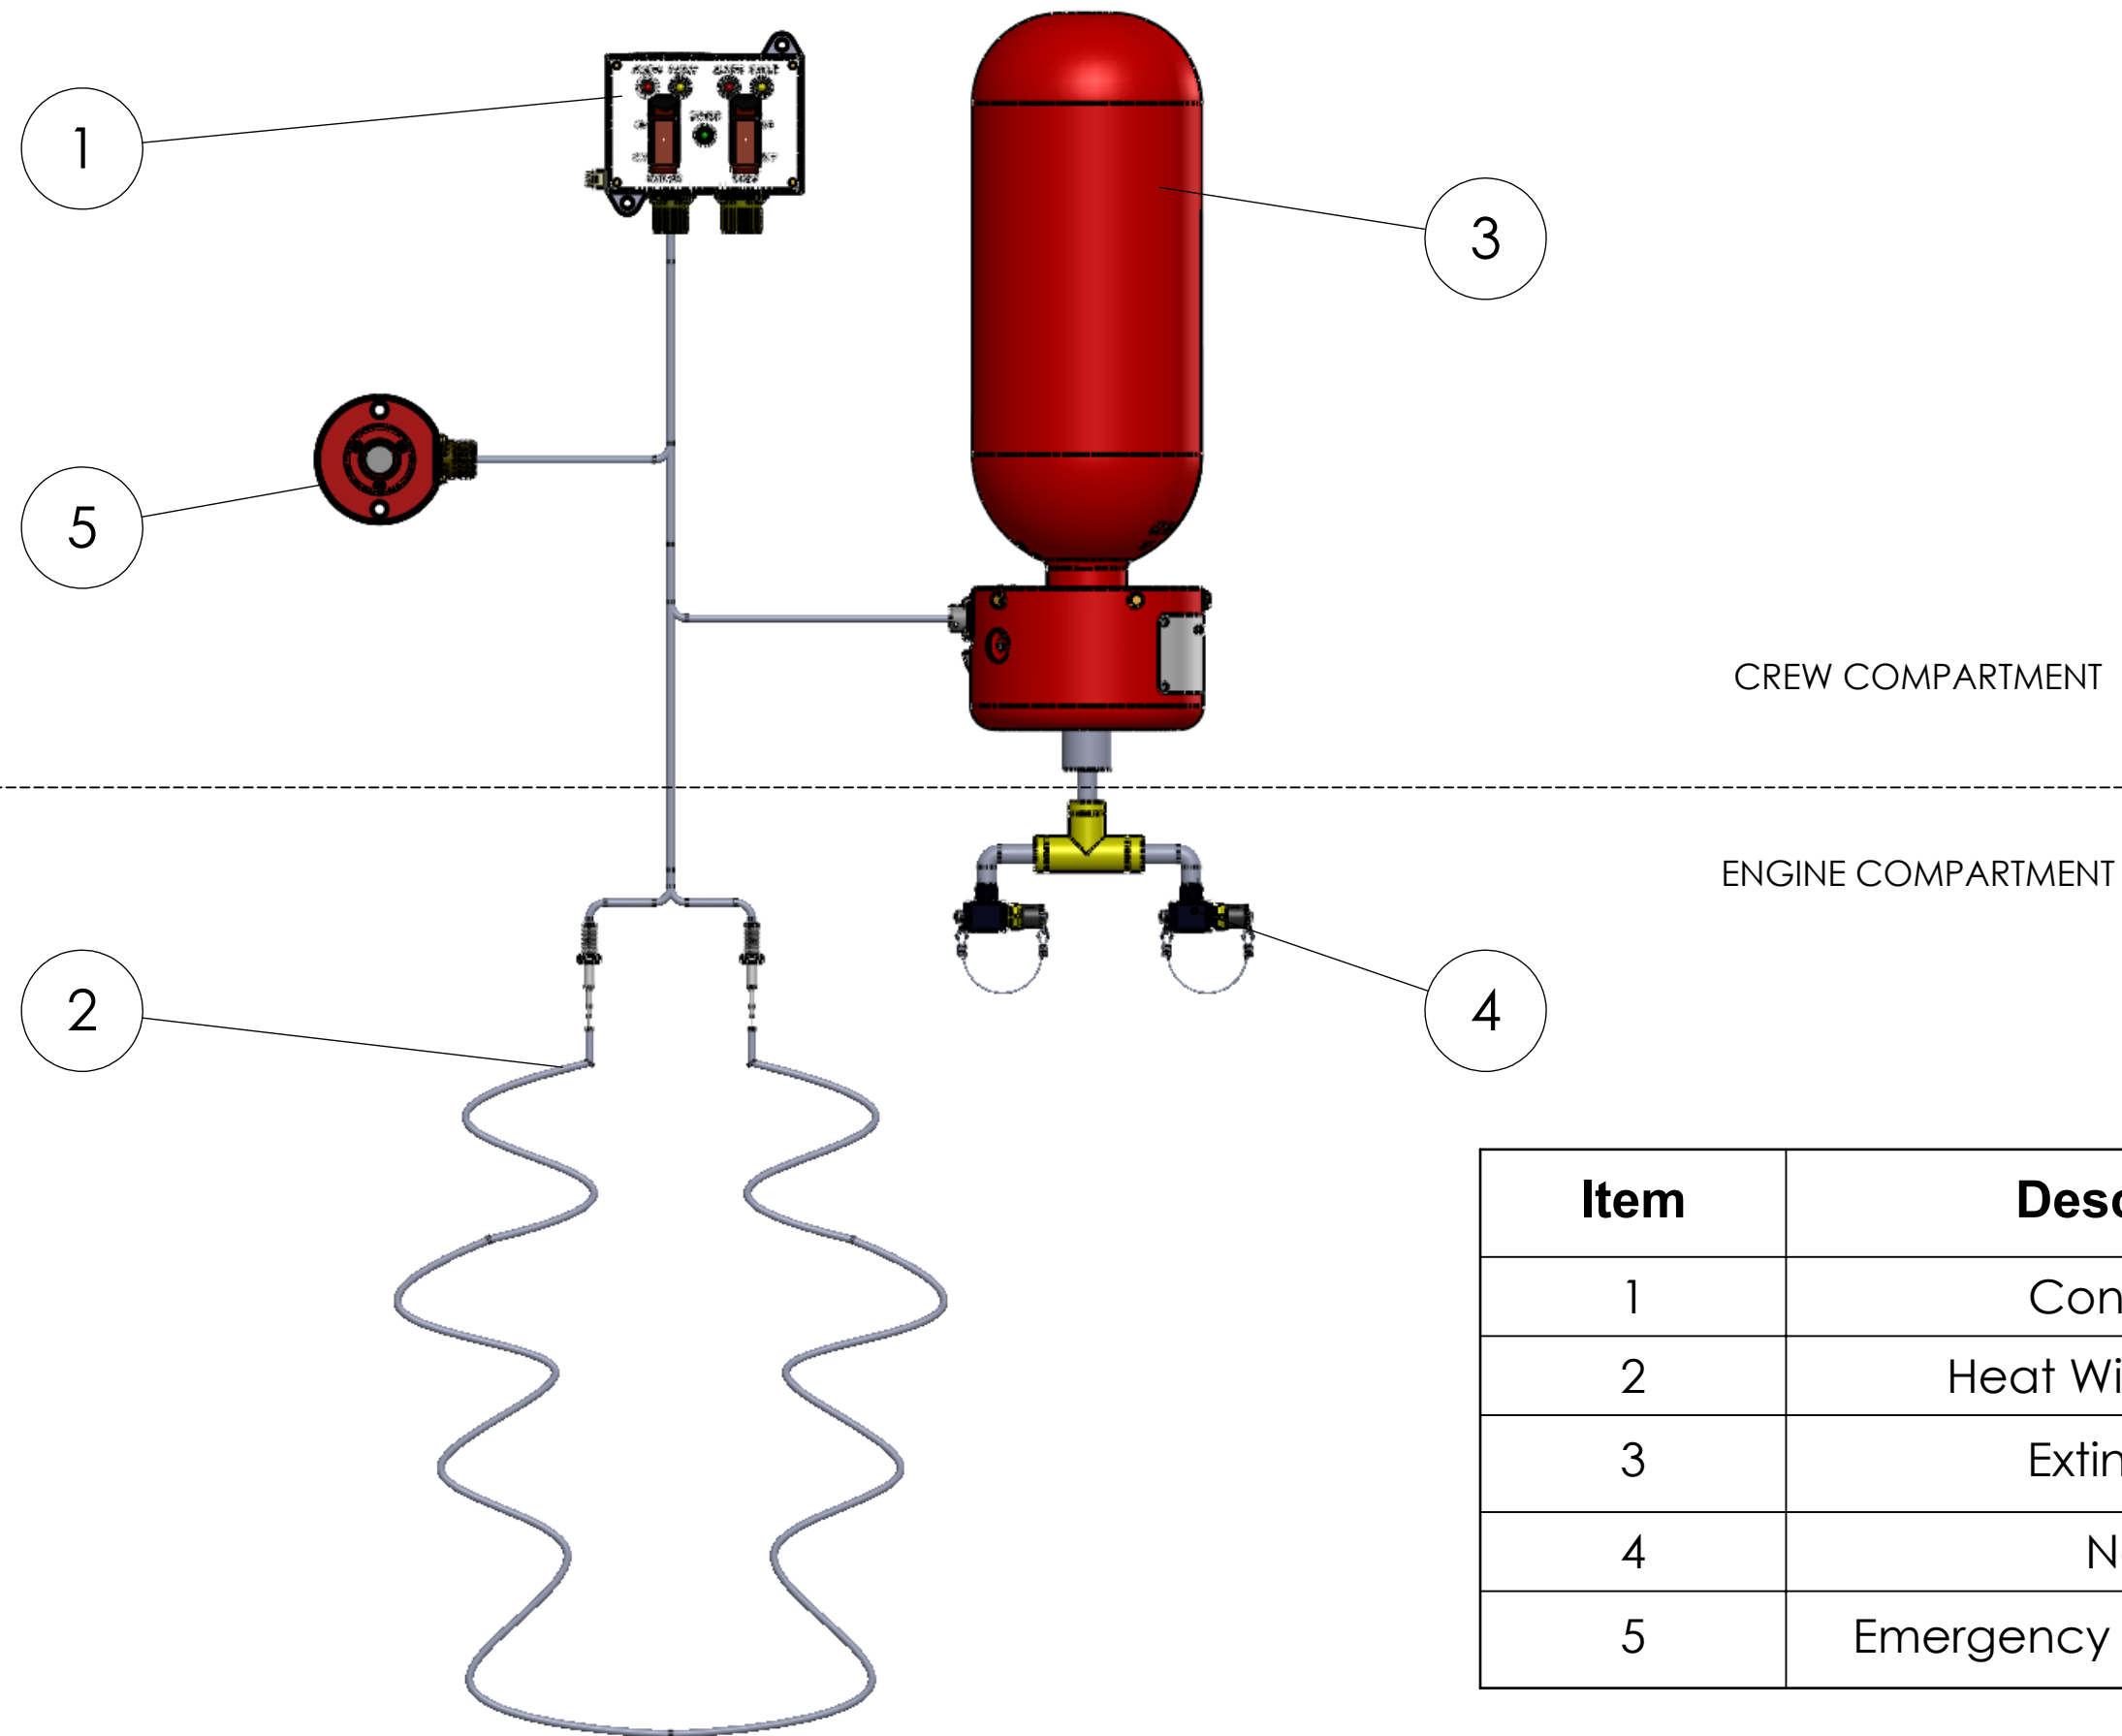

Engine Single Shot Combat System

Item	Description
1	Control Box
2	Heat Wire Detector
3	Extinguisher
4	Nozzle
5	Emergency Switch (option)